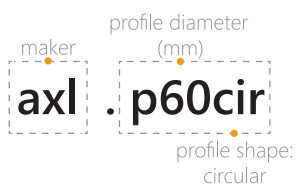

Technical

Materials

- Anodized aluminium spine
- PMMA diffuser
- Polycarbonate end-cap (Custom options available).