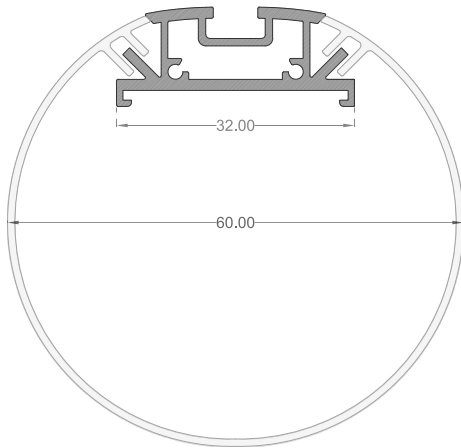

Circ 60 Linear LED System

Features

- Circ 60 is a $\varnothing 60\text{mm}$ tubular PMMA diffuser which mates to an extruded aluminium spine.
- The 30mm wide LED mounting plate houses an extensive range of high-output LED modules.
- Max individual module length 2400mm.