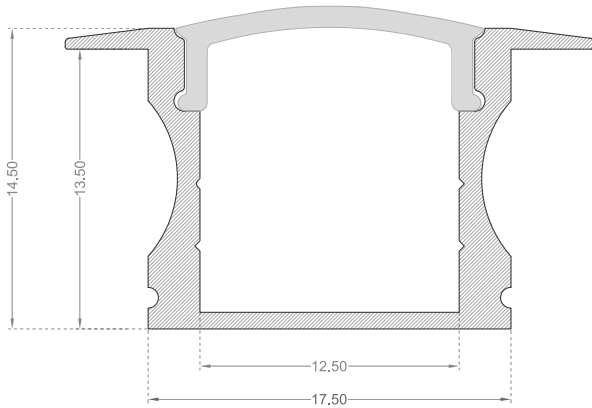

Deep Recess V01

Features

- 17.5mm rectangle section, 14.5mm deep
- Mount Options: #Recess
- Diffuser Options: #Opal #Clear
- Available lengths: 1m, 2m
- Aluminium profile with snap-fit diffuser. Designed for mounting LED strip up to 12mm width.
- Channels on the sides of the profile allow you to clip the profile into metal clips.
- Plastic end caps come in pairs. One having a hole for the wires to pass through.

Technical

Recommended LED

axl.fs12.dr300w-14W

axl.fs12.144rgbw-11W

axl.fs10.132w.ic-10W

Note: Please quote the full product code while placing the order.