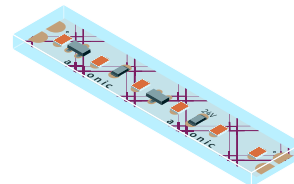

axl.fs10.132w.ic-10W

Note: Please quote the full product code while placing the order.