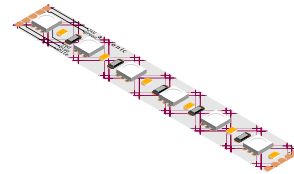

axl.fs12.144rgbw-11W