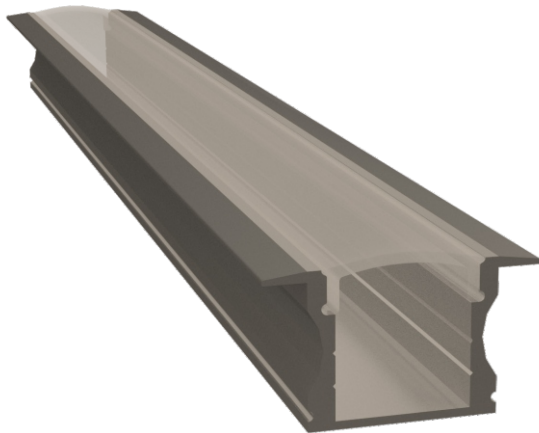

Deep Recess V01

Features

- 17.5mm rectangle section, 14.5mm deep
- Mount Options: #Recess
- Diffuser Options: #Opal #Clear
- Available lengths: 1m, 2m
- Aluminium profile with snap-fit diffuser. Designed for mounting LED strip up to 12mm width.
- Channels on the sides of the profile allow you to clip the profile into metal clips.
- Plastic end caps come in pairs. One having a hole for the wires to pass through.

Technical

Recommended LED

Note: Please quote the full product code while placing the order.