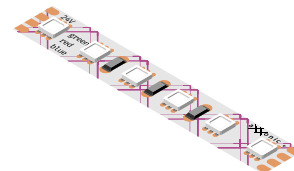

Shallow Recess

Features

- 14mm rectangle section, 7mm deep
- Mount Options: #Surface #Recess
- Diffuser Options: #Opal #Clear
- Available lengths: 1m, 2m
- Aluminium profile with snap-fit diffuser. Designed for mounting LED strip up to 10mm width.
- Channels on the sides of the profile allow you to clip the profile into metal clips.
- Plastic end caps come in pairs. One having a hole for the wires to pass through.

Technical

Note: Please quote the full product code while placing the order.

Recommended LED

axl.fs8.120w-10W

axl.fs8.120rgb-10W

axl.fs8.192ww-10W

axl.fs10.132w.ic-10W