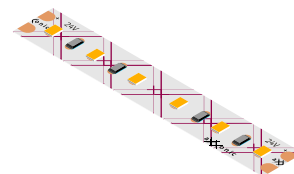

Recommended LED

axl.fs8.120w-10W