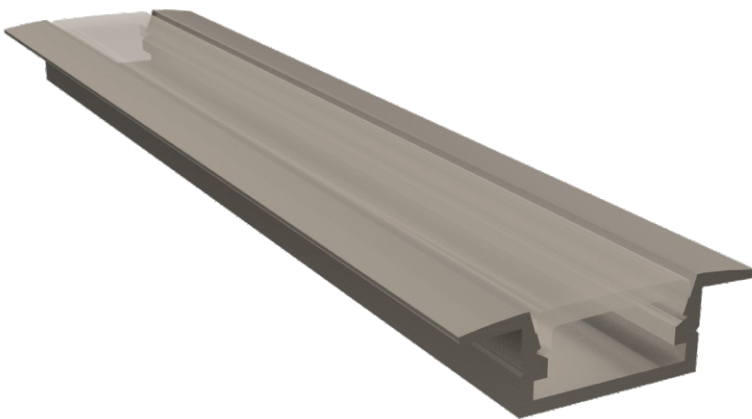

Shallow Recess

Features

- 14mm rectangle section, 7mm deep
- Mount Options: #Surface #Recess
- Diffuser Options: #Opal #Clear
- Available lengths: 1m, 2m
- Aluminium profile with snap-fit diffuser. Designed for mounting LED strip up to 10mm width.
- Channels on the sides of the profile allow you to clip the profile into metal clips.
- Plastic end caps come in pairs. One having a hole for the wires to pass through.

Technical

Note: Please quote the full product code while placing the order.

Recommended LED

axl.fs8.120w-10W

axl.fs8.120rgb-10W

axl.fs8.192ww-10W

axl.fs10.132w.ic-10W