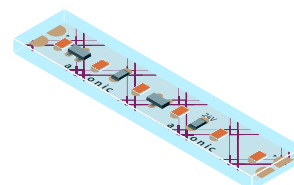

Shallow Recess

Features

- 14mm rectangle section, 7mm deep
- Mount Options: #Surface #Recess
- Diffuser Options: #Opal #Clear
- Available lengths: 1m, 2m
- Aluminium profile with snap-fit diffuser. Designed for mounting LED strip up to 10mm width.
- Channels on the sides of the profile allow you to clip the profile into metal clips.
- Plastic end caps come in pairs. One having a hole for the wires to pass through.

Technical

Note: Please quote the full product code while placing the order.

Recommended LED

axl.fs8.120w-10W

axl.fs8.120rgb-10W

axl.fs8.192ww-10W

axl.fs10.132w.ic-10W