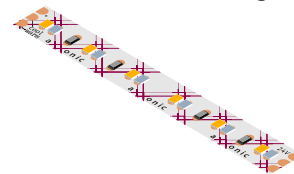

Shallow Recess

Features

- 14mm rectangle section, 7mm deep
- Mount Options: #Surface #Recess
- Diffuser Options: #Opal #Clear
- Available lengths: 1m, 2m
- Aluminium profile with snap-fit diffuser. Designed for mounting LED strip up to 10mm width.
- Channels on the sides of the profile allow you to clip the profile into metal clips.
- Plastic end caps come in pairs. One having a hole for the wires to pass through.

Technical

Note: Please quote the full product code while placing the order.

Recommended LED

axl.fs8.120w-10W

axl.fs8.120rgb-10W

axl.fs8.192ww-10W

axl.fs10.132w.ic-10W