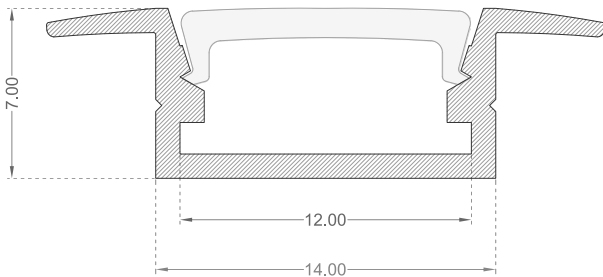

Shallow Recess

Features

- 14mm rectangle section, 7mm deep
- Mount Options: #Surface #Recess
- Diffuser Options: #Opal #Clear
- Available lengths: 1m, 2m
- Aluminium profile with snap-fit diffuser. Designed for mounting LED strip up to 10mm width.
- Channels on the sides of the profile allow you to clip the profile into metal clips.
- Plastic end caps come in pairs. One having a hole for the wires to pass through.

Technical

Note: Please quote the full product code while placing the order.

Recommended LED

axl.fs8.120w-10W

axl.fs8.120rgb-10W

axl.fs8.192ww-10W

axl.fs10.132w.ic-10W