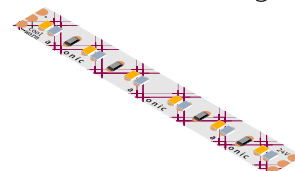

Deep Recess

Features

- 14mm rectangle section, 15mm deep
- Mount Options: #Surface #Recess
- Diffuser Options: #Opal #Clear
- Available lengths: 1m, 2m
- Aluminium profile with snap-fit diffuser. Designed for mounting LED strip up to 10mm width.
- Channels on the sides of the profile allow you to clip the profile into metal clips.
- Plastic end caps come in pairs. One having a hole for the wires to pass through.

Technical

Note: Please quote the full product code while placing the order.

Recommended LED

axl.fs8.120w-10W

axl.fs8.120rgb-10W

axl.fs8.192ww-10W

axl.fs10.132w.ic-10W