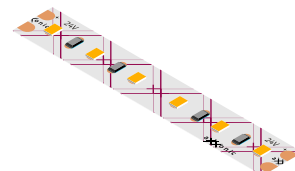

Recommended LED

axl.fs8.120w-10W