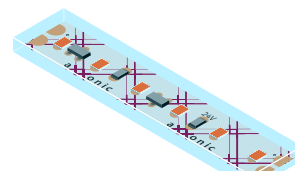

axl.fs10.132w.ic-10W