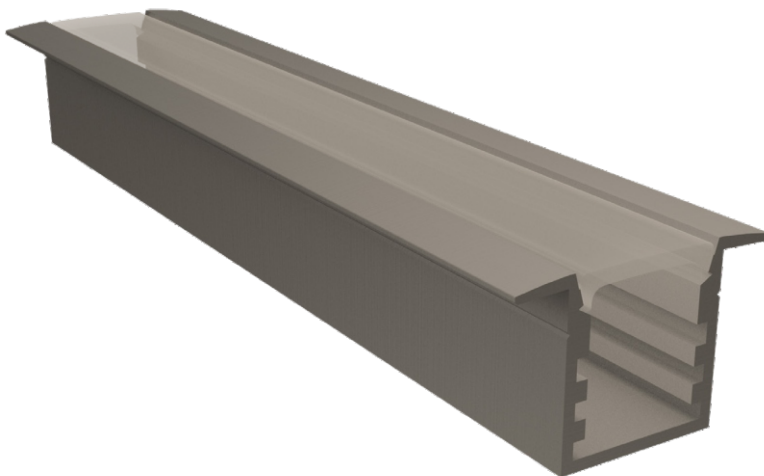

Deep Recess

Features

- 14mm rectangle section, 15mm deep
- Mount Options: #Surface #Recess
- Diffuser Options: #Opal #Clear
- Available lengths: 1m, 2m
- Aluminium profile with snap-fit diffuser. Designed for mounting LED strip up to 10mm width.
- Channels on the sides of the profile allow you to clip the profile into metal clips.
- Plastic end caps come in pairs. One having a hole for the wires to pass through.

Technical

Note: Please quote the full product code while placing the order.

Recommended LED

axl.fs8.120w-10W

axl.fs8.120rgb-10W

axl.fs8.192ww-10W

axl.fs10.132w.ic-10W