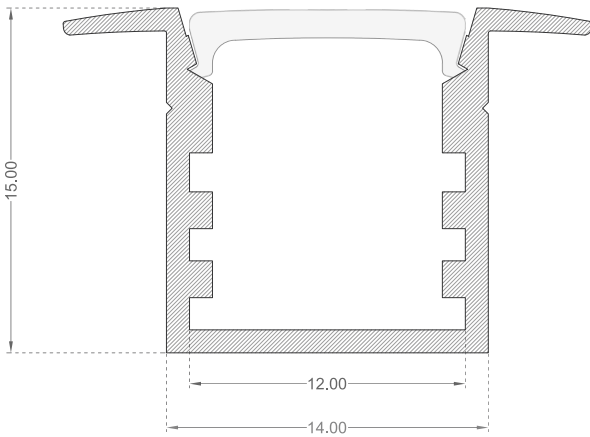

Deep Recess

Features

- 14mm rectangle section, 15mm deep
- Mount Options: #Surface #Recess
- Diffuser Options: #Opal #Clear
- Available lengths: 1m, 2m
- Aluminium profile with snap-fit diffuser. Designed for mounting LED strip up to 10mm width.
- Channels on the sides of the profile allow you to clip the profile into metal clips.
- Plastic end caps come in pairs. One having a hole for the wires to pass through.

Technical

Note: Please quote the full product code while placing the order.

Recommended LED

axl.fs8.120w-10W

axl.fs8.120rgb-10W

axl.fs8.192ww-10W

axl.fs10.132w.ic-10W