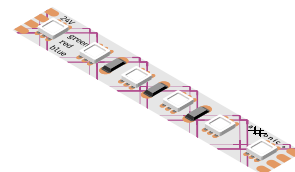

Deep Recess

Features

- 14mm rectangle section, 15mm deep
- Mount Options: #Surface #Recess
- Diffuser Options: #Opal #Clear
- Available lengths: 1m, 2m
- Aluminium profile with snap-fit diffuser. Designed for mounting LED strip up to 10mm width.
- Channels on the sides of the profile allow you to clip the profile into metal clips.
- Plastic end caps come in pairs. One having a hole for the wires to pass through.

Technical

Note: Please quote the full product code while placing the order.

Recommended LED

axl.fs8.120w-10W

axl.fs8.120rgb-10W

axl.fs8.192ww-10W

axl.fs10.132w.ic-10W