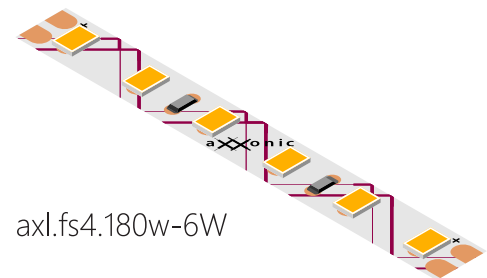

Mini Deep Surface

Features

- 10mm rectangle section, 15mm deep
- Mount Options: #Surface #Recess
- Diffuser Options: #Opal #Clear
- Available lengths: 1m, 2m
- Aluminium profile with snap-fit diffuser. Designed for mounting LED strip up to 6mm width.
- Channels on the sides of the profile allow you to clip the profile into metal clips.
- Plastic end caps come in pairs. One having a hole for the wires to pass through.

Technical

Recommended LED

axl.fs4.180w-6W

Note: Please quote the full product code while placing the order.