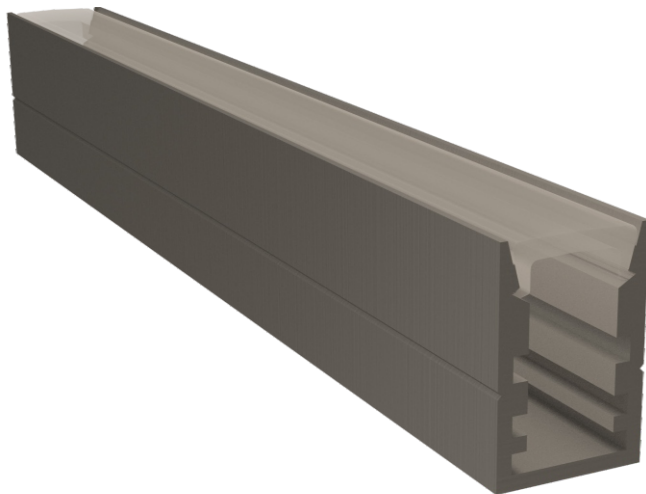

Mini Deep Surface

Features

- 10mm rectangle section, 15mm deep
- Mount Options: #Surface #Recess
- Diffuser Options: #Opal #Clear
- Available lengths: 1m, 2m
- Aluminium profile with snap-fit diffuser. Designed for mounting LED strip up to 6mm width.
- Channels on the sides of the profile allow you to clip the profile into metal clips.
- Plastic end caps come in pairs. One having a hole for the wires to pass through.

Technical

Recommended LED

axl.fs4.180w-6W

Note: Please quote the full product code while placing the order.