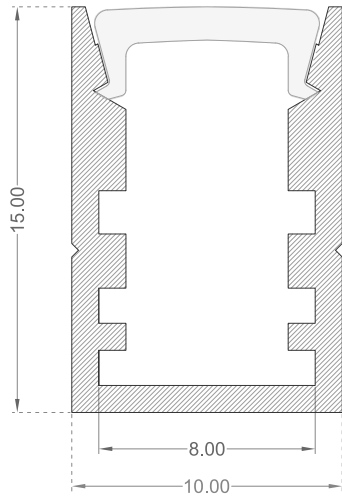

Mini Deep Surface

Features

- 10mm rectangle section, 15mm deep
- Mount Options: #Surface #Recess
- Diffuser Options: #Opal #Clear
- Available lengths: 1m, 2m
- Aluminium profile with snap-fit diffuser. Designed for mounting LED strip up to 6mm width.
- Channels on the sides of the profile allow you to clip the profile into metal clips.
- Plastic end caps come in pairs. One having a hole for the wires to pass through.

Technical

Recommended LED

axl.fs4.180w-6W

Note: Please quote the full product code while placing the order.