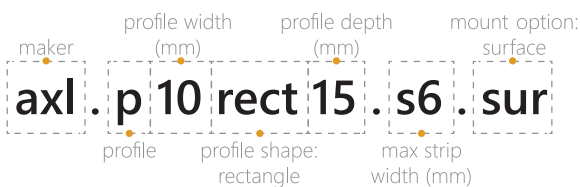

Mini Deep Surface

Features

- 10mm rectangle section, 15mm deep
- Mount Options: #Surface #Recess
- Diffuser Options: #Opal #Clear
- Available lengths: 1m, 2m
- Aluminium profile with snap-fit diffuser. Designed for mounting LED strip up to 6mm width.
- Channels on the sides of the profile allow you to clip the profile into metal clips.
- Plastic end caps come in pairs. One having a hole for the wires to pass through.

Technical

Recommended LED

axl.fs4.180w-6W

Note: Please quote the full product code while placing the order.