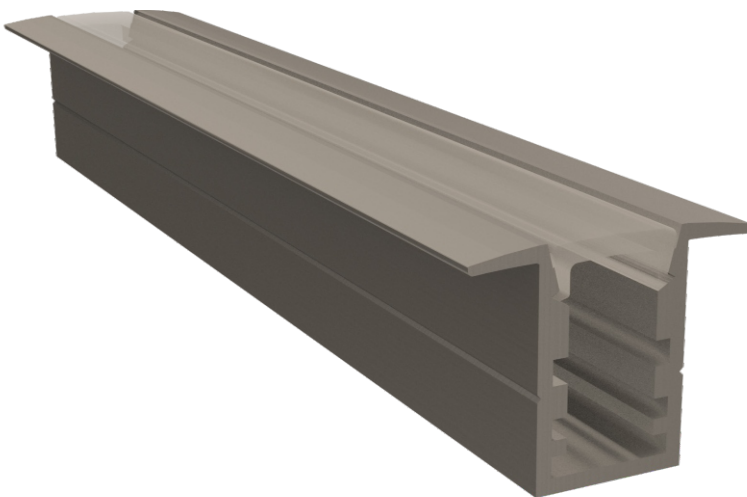

Mini Deep Recess

Features

- 10mm rectangle section, 15mm deep
- Mount Options: #Surface #Recess
- Diffuser Options: #Opal #Clear
- Available lengths: 1m, 2m
- Aluminium profile with snap-fit diffuser. Designed for mounting LED strip up to 6mm width.
- Channels on the sides of the profile allow you to clip the profile into metal clips.
- Plastic end caps come in pairs. One having a hole for the wires to pass through.

Technical

Recommended LED

Note: Please quote the full product code while placing the order.