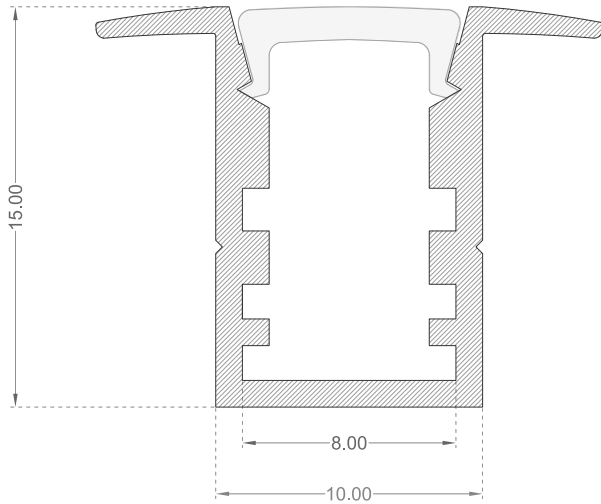

## Features

- 10mm rectangle section, 15mm deep
- Mount Options: #Surface #Recess
- Diffuser Options: #Opal #Clear
- Available lengths: 1m, 2m
- Aluminium profile with snap-fit diffuser. Designed for mounting LED strip up to 6mm width.
- Channels on the sides of the profile allow you to clip the profile into metal clips.
- Plastic end caps come in pairs. One having a hole for the wires to pass through.