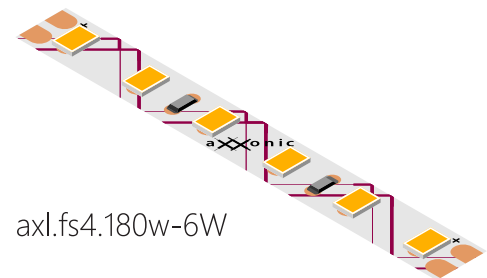

Recommended LED

Note: Please quote the full product code while placing the order.